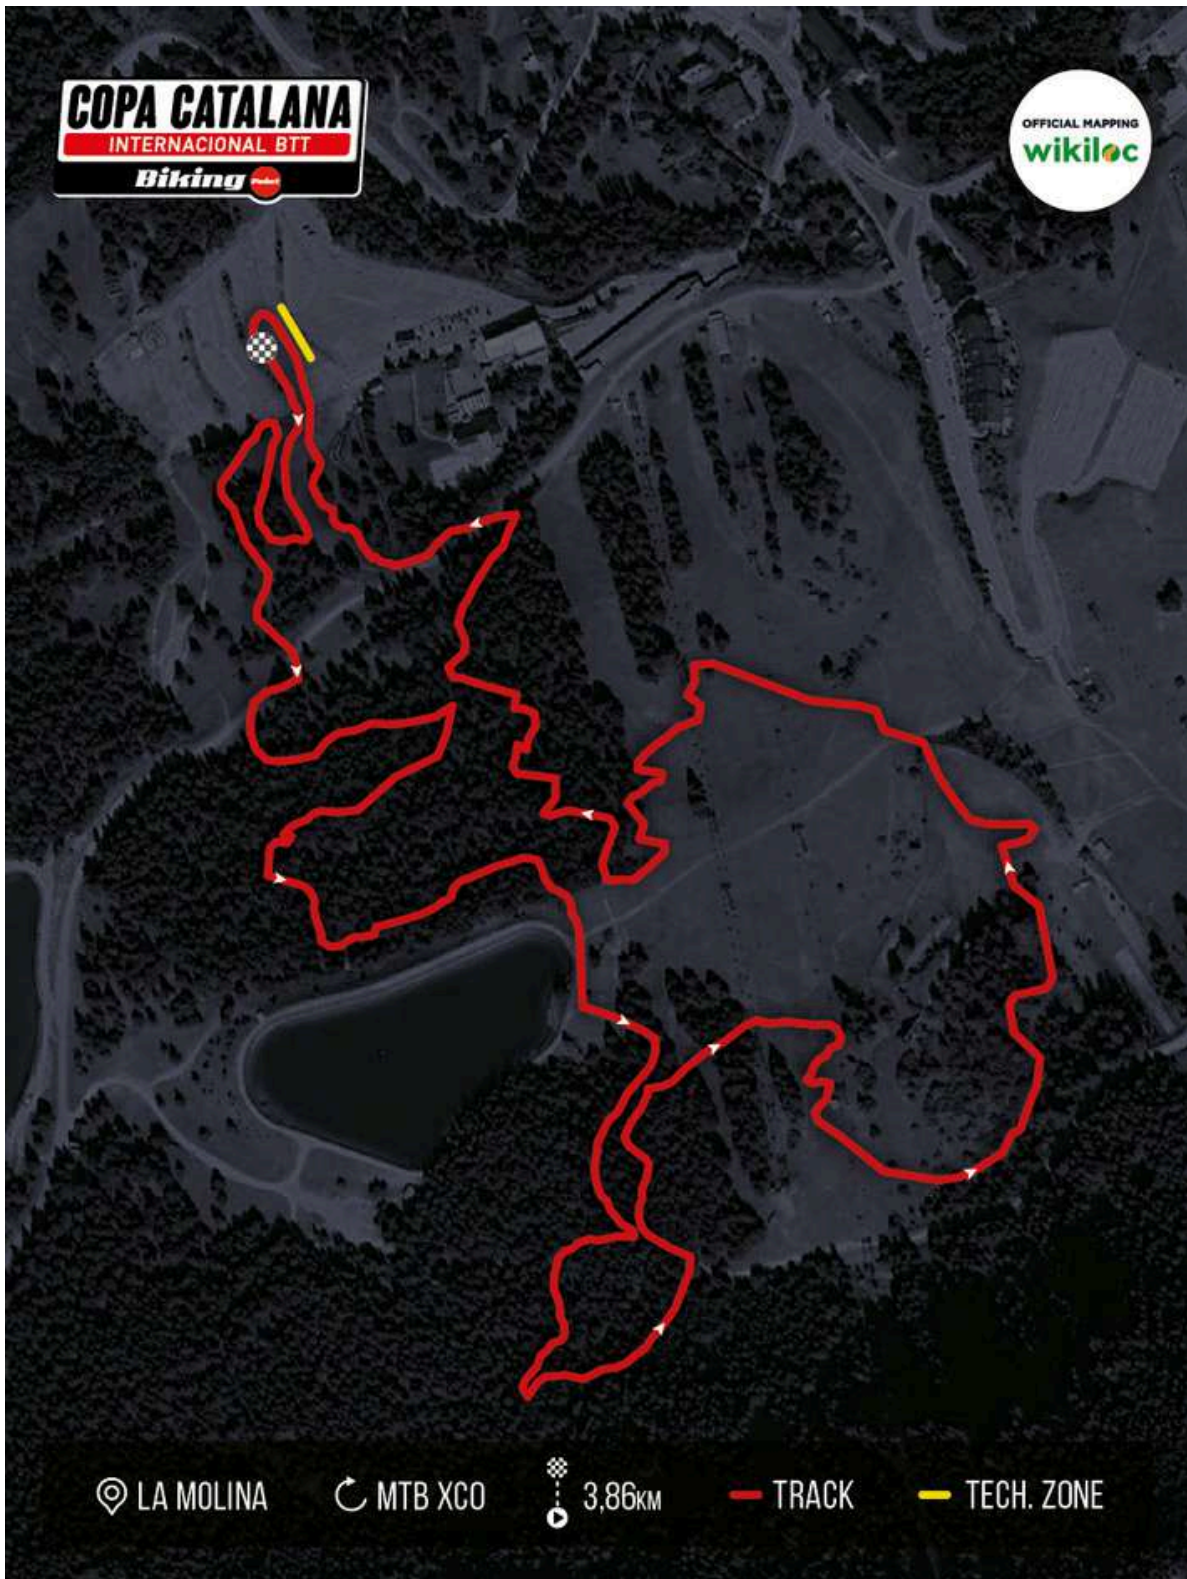

TRACK

TITLE SPONSOR

MAIN SPONSOR

OFFICIAL SPONSOR

OFFICIAL SPONSOR

SUPPORTED BY

OFFICIAL MAPPING

ORGANIZING

CHAMPIONSHIP POINTS

For the overall classification of the 2026 Catalan International Cup, the 6 best results will count, including the ITT.

The distribution of points for the championship will be as follows:

CHAMPIONSHIP POINTS							
1	200	26	22	51	12	76	8
2	175	27	22	52	12	77	8
3	155	28	22	53	12	78	8
4	140	29	22	54	12	79	8
5	128	30	22	55	12	80	8
6	120	31	22	56	12	81	6
7	112	32	22	57	12	82	6
8	104	33	22	58	12	83	6
9	96	34	22	59	12	84	6
10	88	35	22	60	12	85	6
11	80	36	18	61	10	86	6
12	76	37	18	62	10	87	6
13	72	38	18	63	10	88	6
14	68	39	18	64	10	89	6
15	64	40	18	65	10	90	6
16	60	41	16	66	10	91	4
17	56	42	18	67	10	92	4
18	52	43	18	68	10	93	4
19	48	44	18	69	10	94	4
20	44	45	18	70	10	95	4
21	40	46	14	71	8	96	4
22	36	47	14	72	8	97	4
23	32	48	14	73	8	98	4
24	28	49	14	74	8	99	4
25	24	50	14	75	8	100	4
						101<	2

TITLE SPONSOR

MAIN SPONSOR

OFFICIAL SPONSOR

OFFICIAL SPONSOR

SUPPORTED BY

OFFICIAL MAPPING

ORGANIZING