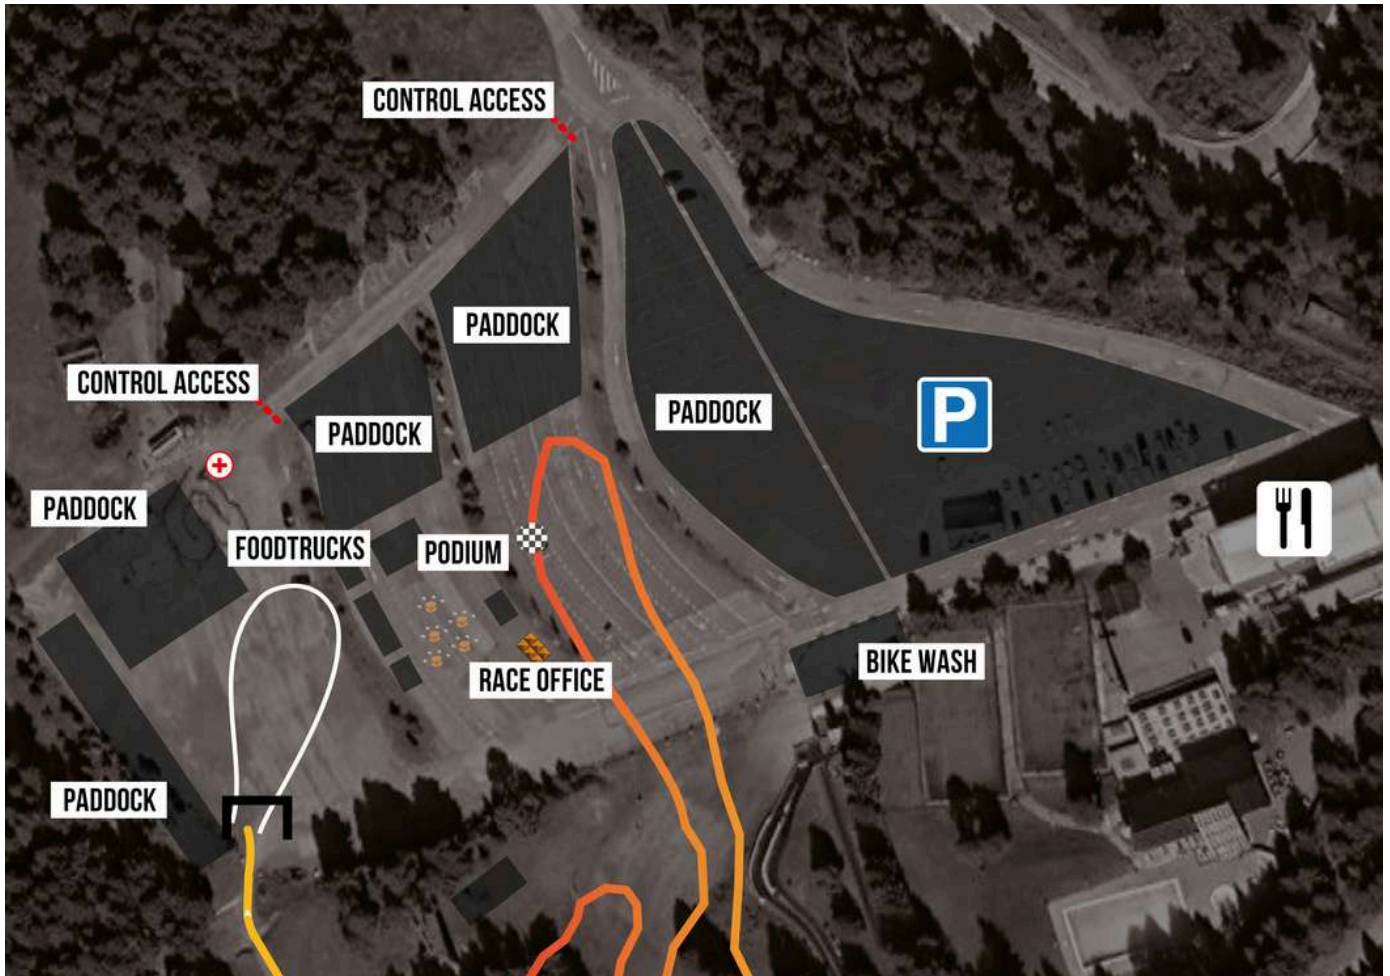

SPONSORS IXS DOWNHILL CUP:

EVENT MAP

LA MOLINA BIKE PARK

- Paddock
- career office
- bicycle wash
- Podium stage
- Zona Foodtracks

AMB EL SUPORT DE:

SPONSORS:

SPONSORS IXS DOWNHILL CUP:

PROGRAM