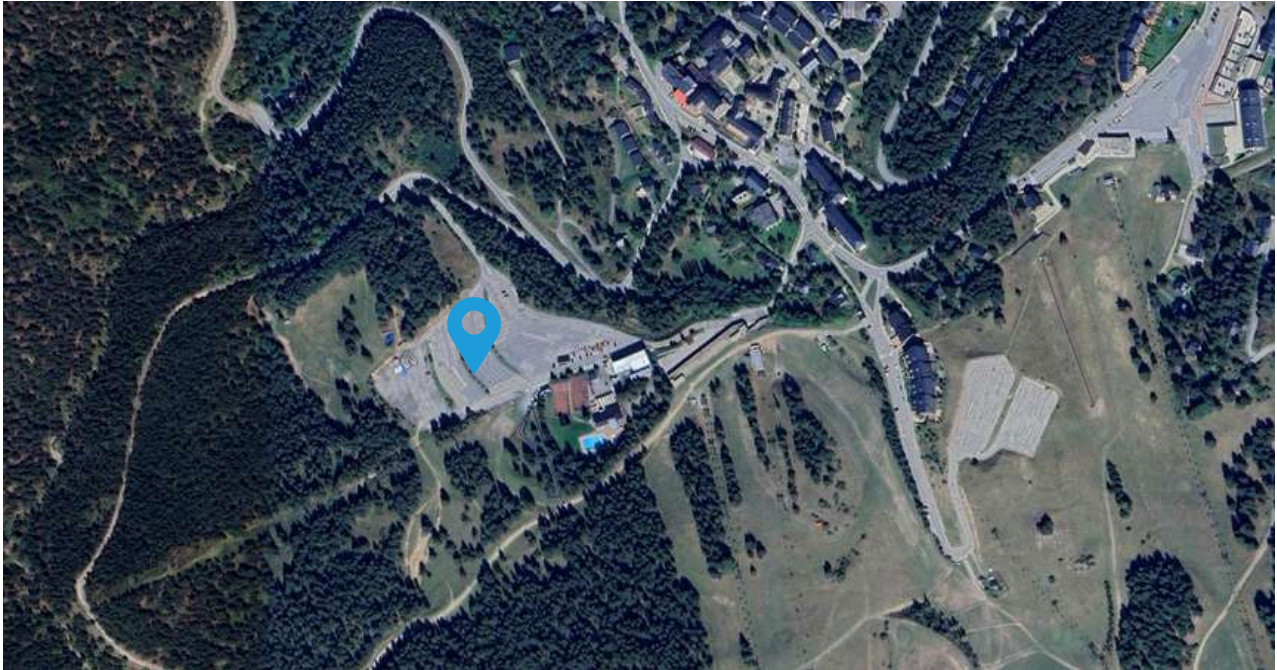

SPONSORS:

SPONSORS iXS DOWNHILL CUP:

LOCATION

La Molina Bikepark, La Molina (Girona)

<https://maps.app.goo.gl/U7Uma18i5bh2QSaB8>

INFORMATION OF INTEREST

Accommodation nearby

Hotel Sol i Neu - Avenida Supermolina, 7, 17537 Alp, Girona